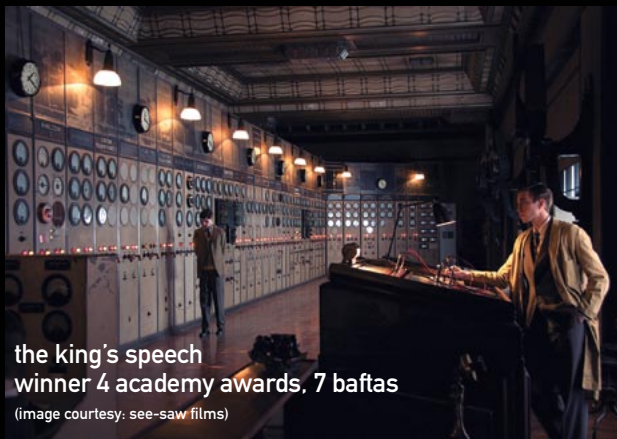

75
years

1936-2011
75 years of filming & stills
at Battersea Power Station

history is still in the making...

- a location with a unique presence in film, television and photographic history
- an array of visually rich environments on the 38-acre, central london, riverside site
- the site is available at fair rates to projects both large and small