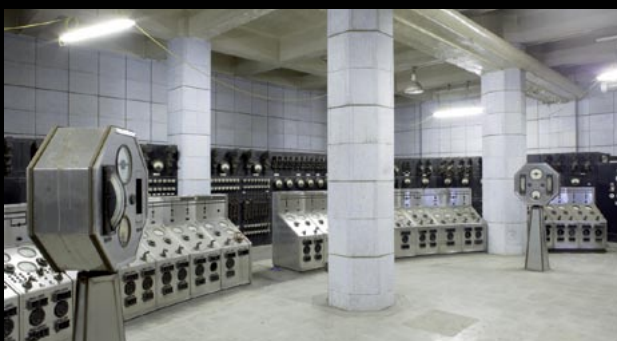

live projection election night 2010

(image courtesy: projection advertising)