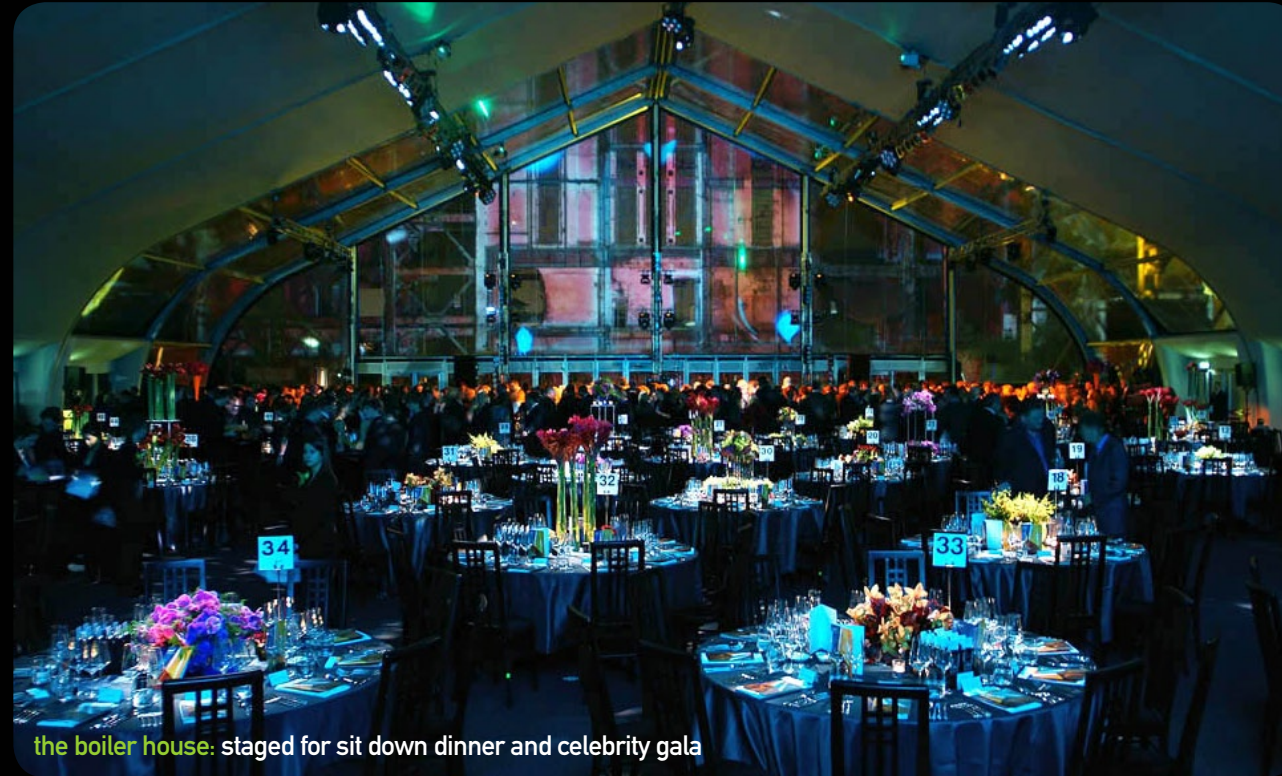

tarek gjonnes
director of operations
tarek@industri.uk.com

filming events photography
INDUSTRI
MANAGEMENT

Boiler House at Battersea Power Station - london's most exciting event venue

the boiler house at battersea power station is a unique venue in the heart of a london icon. the structure includes a clear gable end and roof section that allow the majesty of the power station's chimneys to permeate the venue. this exceptional space offers a truly unique setting for a diverse range of events including product launches, award ceremonies, private functions, fashion shows, charity balls, screenings, receptions, exhibitions and banquets. your guests arrive inside the heart of the power station via a 48m-long tunnel, which may be lit to your theme.

capacity: 500 sit down, 1000 standing

size: main event space - 1,200 sqm/13,000 sqft
shell catering area - 225 sqm/740 sqft
serviced toilets for up to 1000 as standard

outdoors: viewing gallery and decked terrace 150sqm/
1,615sqft overlooking 600 sqm outdoor showcasing area

the boiler house: staged for sit down dinner and celebrity gala

showreel: [click here to watch the battersea power station showreel](#) (internet connection required)

the boiler house: get inside a london icon

the view is the power station's companion event venue and offers a fantastic panorama of one of london's most iconic buildings. **the view** may be hired to support **boiler house** events or separately. 300sqm/3229sqft, plus additional areas available.