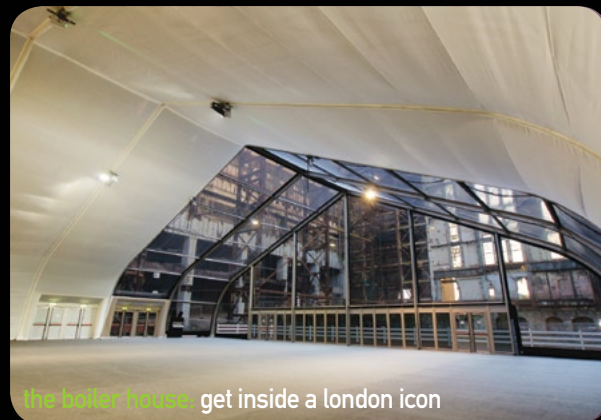

tarek gjonnes
director of operations
tarek@industri.uk.com

filming events photography
INDUSTRI
MANAGEMENT

Boiler House at Battersea Power Station - london's most exciting event venue

the boiler house at battersea power station is a unique venue in the heart of a london icon. the structure includes a clear gable end and roof section that allow the majesty of the power station's chimneys to permeate the venue. this exceptional space offers a truly unique setting for a diverse range of events including product launches, award ceremonies, private functions, fashion shows, charity balls, screenings, receptions, exhibitions and banquets. your guests arrive inside the heart of the power station via a 48m-long tunnel, which may be lit to your theme.

capacity: 500 sit down, 1000 standing

size: main event space - 1,200 sqm/13,000 sqft
shell catering area - 225 sqm/740 sqft
serviced toilets for up to 1000 as standard

outdoors: viewing gallery and decked terrace 150sqm/
1,615sqft overlooking 600 sqm outdoor showcasing area

the boiler house: staged for sit down dinner and celebrity gala

showreel: [click here to watch the battersea power station showreel](#) (internet connection required)

the boiler house: get inside a london icon

the view is the power station's companion event venue and offers a fantastic panorama of one of london's most iconic buildings. **the view** may be hired to support **boiler house** events or separately. 300sqm/3229sqft, plus additional areas available.